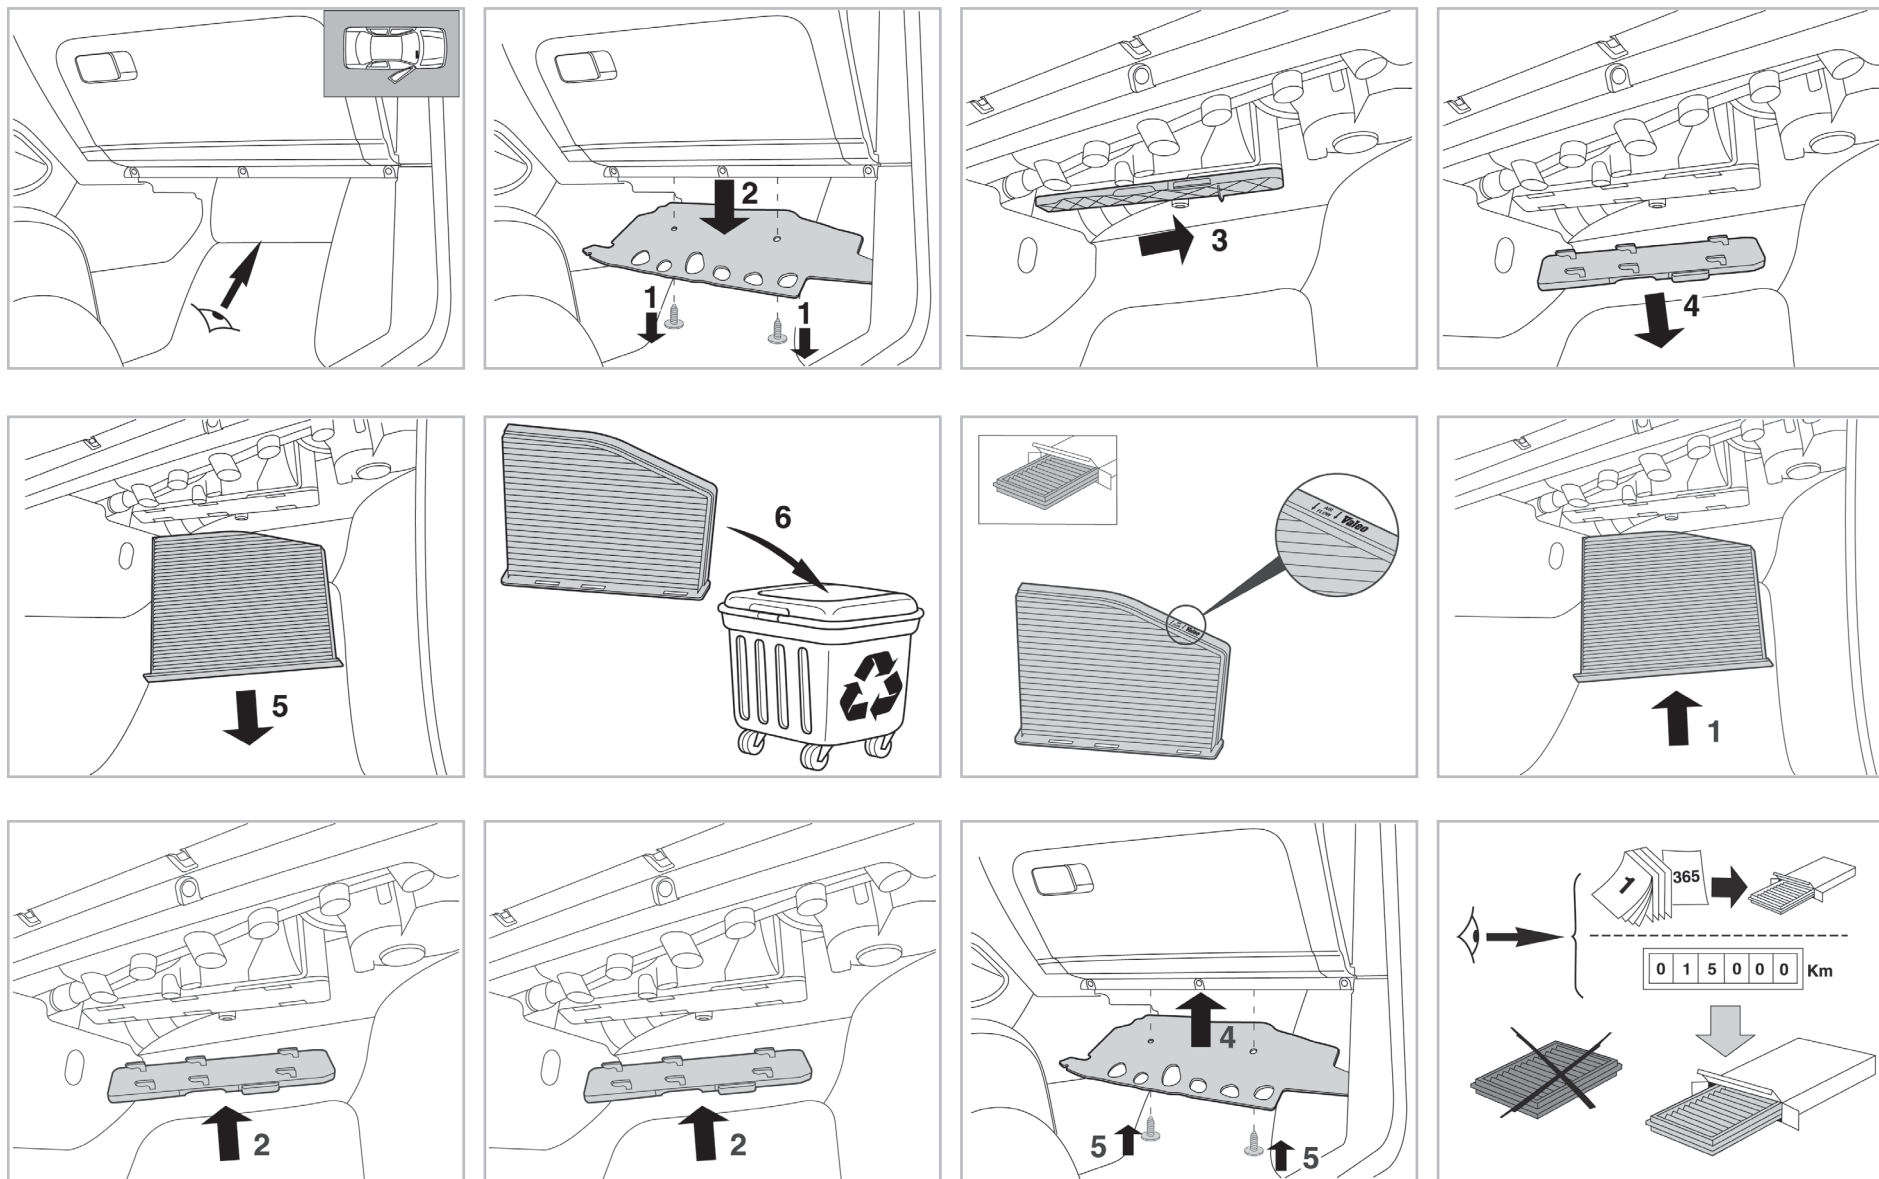

particle filter

698800

FH313

PA

WANT TO KNOW MORE?

www.valeo-techassist.com

FOR
AUDI
SEAT
SKODA
VOLKSWAGEN

A3 A/C+/- (05/03 >) / **Q3** A/C+/- (06/11 >) / **S3** A/C+/- (10/06 >) / **TT II** A/C+/- (08/06 >)
ALTEA A/C+/- (03/04 >) / **LEON** A/C- (09/05 > 08/12)
OCTAVIA A/C+/- (05/04 > 10/12)
GOLF V A/C- (10/03 > 09/08) / **GOLF VI** A/C+/- (10/08 >) / **TOURAN** A/C+/- (02/03 >) / **NEW BEETLE** A/C+/- (07/11 >) /
PASSAT A/C+/- (03/05 >)